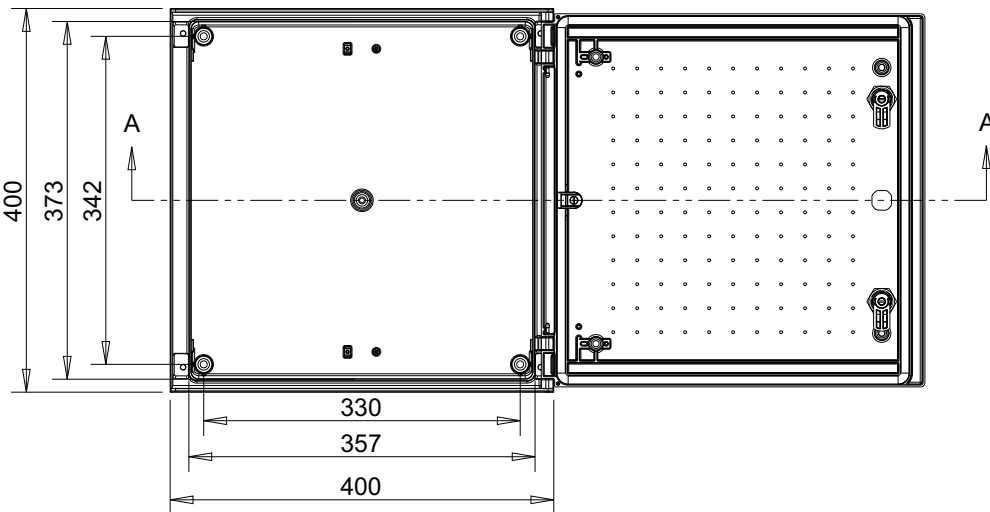

MONOBLOCK INDUSTRIAL ENCLOSURE IP66

BRES-44

Polyester enclosure 400 x 400 x 200 mm

FEATURES

SafyBox BRES

- Boxes & Cabinets made from fiber glass reinforced polyester, moulded by hot compression.
- Colour Light Grey RAL 7035
- Self-extinguishability: 960° test withstanding. Halogen free. Double insulation. No electrical contact risks.
- Degree of protection Ip66 UNE 20324 (EN 60529).
- Certification of compliance with IEC62208 enclosure standard. Suitable for indoor or outdoor use.
- Large door opening (180°). Version with plain or glazed door. Reversibility for installation right or left door opening.
- Anti-intruder hinges system.
- Customise service: colour, machining, mounting accessories, locks, company logo.
- 2 lock with double-bar insert or 1 lock with 3 action points and vandalism-proof.
- Version with metallic or polyester mounting plate.
- Resistant to harsh atmospheres.
- Light weight gives an easy installation.
- 25years. Long life lasting without maintenance under standard environmental conditions.

Code	Description	Height x Width x Depth	Weight
BRES-44	Empty standard enclosure colour light greyo RAL 7035	400 x 400 x 200 mm	4,35 kg

MONOBLOCK INDUSTRIAL ENCLOSURE IP66

BRES-44

Polyester enclosure 400 x 400 x 200 mm

Standard
IEC
IEC-62208

Packaging

packaging unit	1	packaging height	401,0 mm	Units per pallet 120 x 80 cm (Height 220 cm)	54
number of doors	1	packaging width	401,0 mm	Units per pallet 110 x 110 cm (Height 220 cm)	60
weight	4,35 kg	packaging depth	201,5 mm	Units per pallet 155 x 110 cm (Height 220 cm)	85