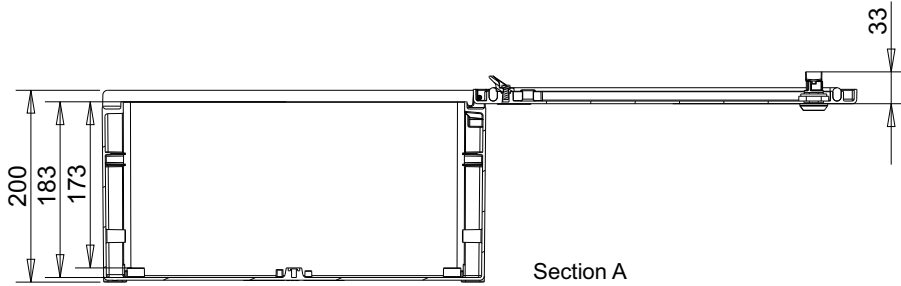

MONOBLOCK INDUSTRIAL ENCLOSURE IP66

BRES-44

Polyester enclosure 400 x 400 x 200 mm

FEATURES

SafyBox BRES

- Boxes & Cabinets made from fiber glass reinforced polyester, moulded by hot compression.
- Colour Light Grey RAL 7035
- Self-extinguishability: 960° test withstanding. Halogen free. Double insulation. No electrical contact risks.
- Degree of protection Ip66 UNE 20324 (EN 60529).
- Certification of compliance with IEC62208 enclosure standard. Suitable for indoor or outdoor use.
- Large door opening (180°). Version with plain or glazed door. Reversibility for installation right or left door opening.
- Anti-intruder hinges system.
- Customise service: colour, machining, mounting accessories, locks, company logo.
- 2 lock with double-bar insert or 1 lock with 3 action points and vandalism-proof.
- Version with metallic or polyester mounting plate.
- Resistant to harsh atmospheres.
- Light weight gives an easy installation.
- 25years. Long life lasting without maintenance under standard environmental conditions.

Code	Description	Height x Width x Depth	Weight
BRES-44	Empty standard enclosure colour light greyo RAL 7035	400 x 400 x 200 mm	4,35 kg

MONOBLOCK INDUSTRIAL ENCLOSURE IP66

BRES-44

Polyester enclosure 400 x 400 x 200 mm

Standard
IEC
IEC-62208

Packaging

packaging unit	1	packaging height	401,0 mm	Units per pallet 120 x 80 cm (Height 220 cm)	54
number of doors	1	packaging width	401,0 mm	Units per pallet 110 x 110 cm (Height 220 cm)	60
weight	4,35 kg	packaging depth	201,5 mm	Units per pallet 155 x 110 cm (Height 220 cm)	85