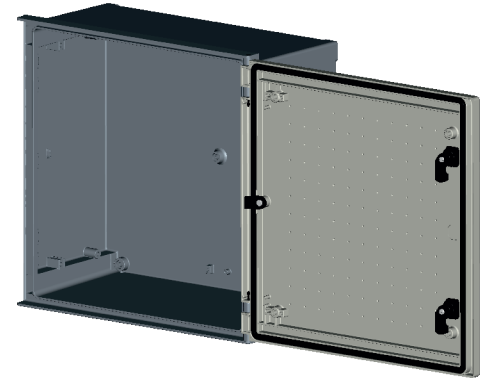

MONOBLOCK INDUSTRIAL ENCLOSURE IP66

BRES-44

Polyester enclosure 400 x 400 x 200 mm

FEATURES

SafyBox BRES

- Boxes & Cabinets made from fiber glass reinforced polyester, moulded by hot compression.
- Colour Light Grey RAL 7035
- Self-extinguishability: 960° test withstanding. Halogen free. Double insulation. No electrical contact risks.
- Degree of protection Ip66 UNE 20324 (EN 60529).
- Certification of compliance with IEC62208 enclosure standard. Suitable for indoor or outdoor use.
- Large door opening (180°). Version with plain or glazed door. Reversibility for installation right or left door opening.
- Anti-intruder hinges system.
- Customise service: colour, machining, mounting accessories, locks, company logo.
- 2 lock with double-bar insert or 1 lock with 3 action points and vandalism-proof.
- Version with metallic or polyester mounting plate.
- Resistant to harsh atmospheres.
- Light weight gives an easy installation.
- 25years. Long life lasting without maintenance under standard environmental conditions.

Code	Description	Height x Width x Depth	Weight
BRES-44	Empty standard enclosure colour light greyo RAL 7035	400 x 400 x 200 mm	4,35 kg

MONOBLOCK INDUSTRIAL ENCLOSURE IP66

BRES-44

Polyester enclosure 400 x 400 x 200 mm

Standard
IEC
IEC-62208

Packaging

packaging unit	1	packaging height	401,0 mm	Units per pallet 120 x 80 cm (Height 220 cm)	54
number of doors	1	packaging width	401,0 mm	Units per pallet 110 x 110 cm (Height 220 cm)	60
weight	4,35 kg	packaging depth	201,5 mm	Units per pallet 155 x 110 cm (Height 220 cm)	85